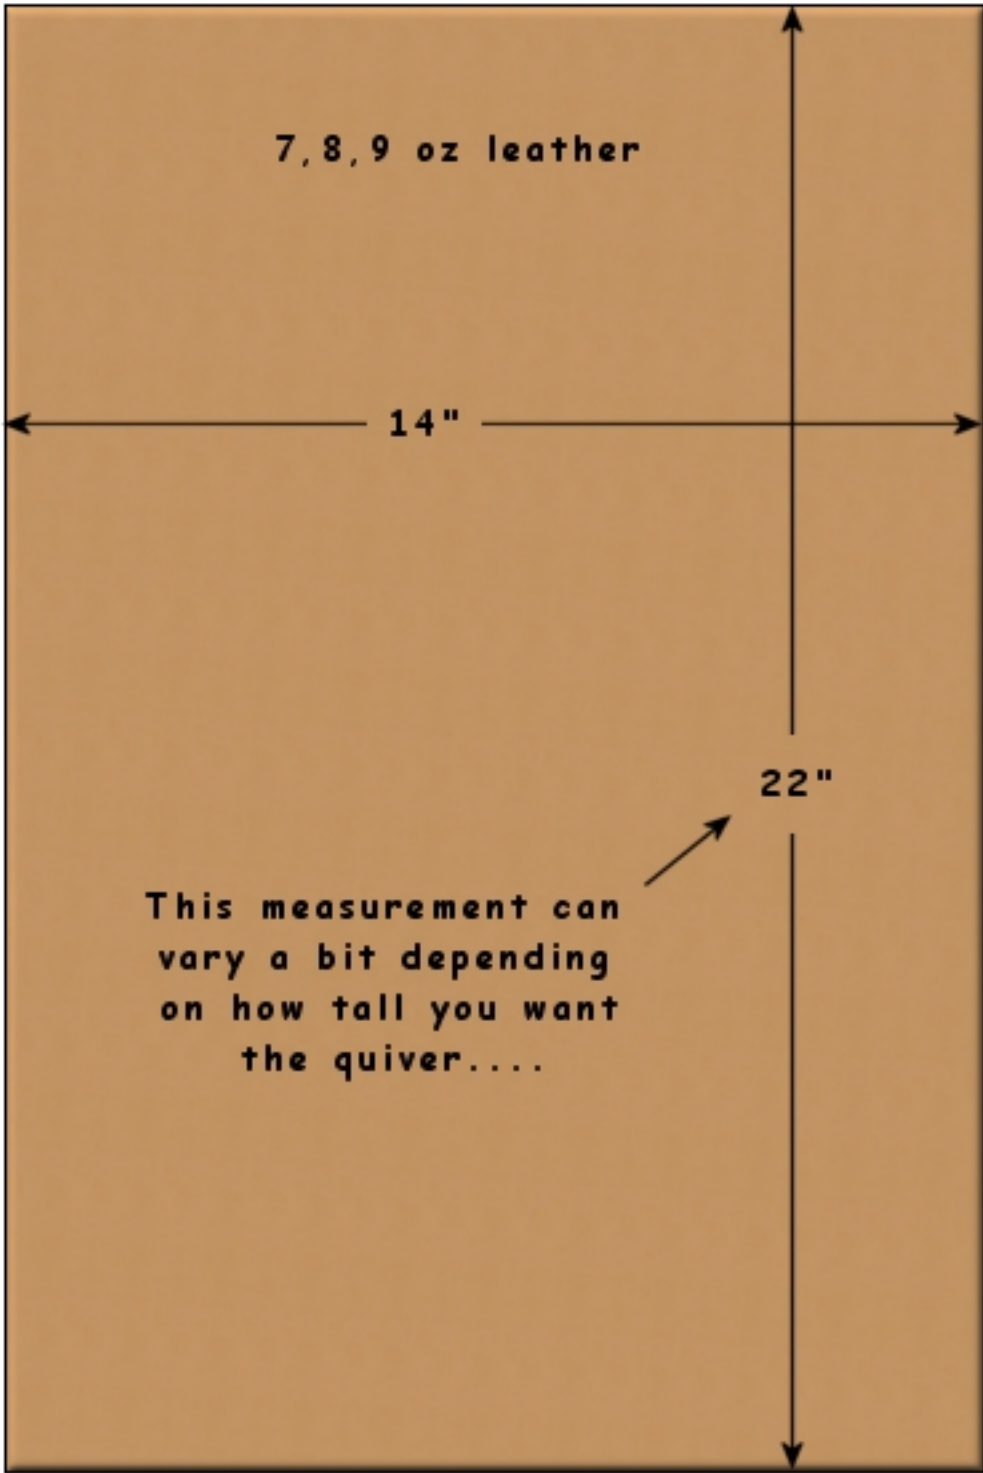

Elven Quiver

Ron Reuter
yeoldegaffers.com

Round these
edges a bit

25"