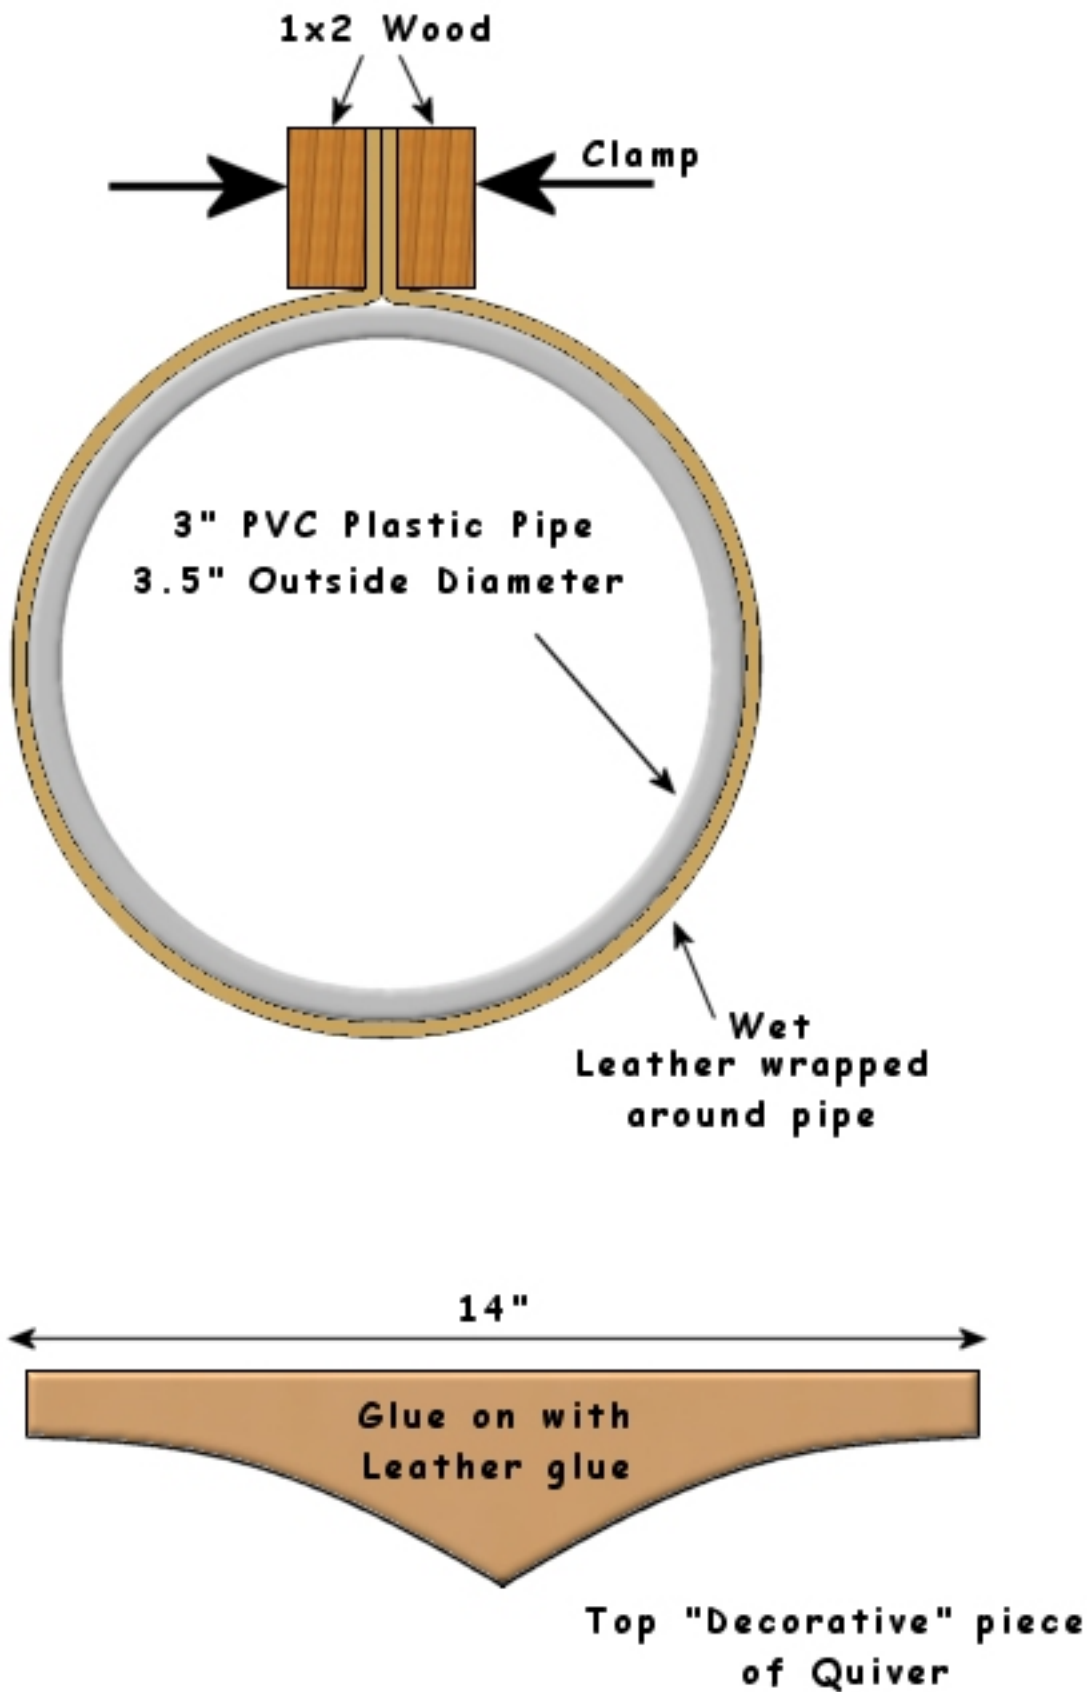

Elven Quiver

Ron Reuter
yeoldegaffers.com

Round these
edges a bit

25"